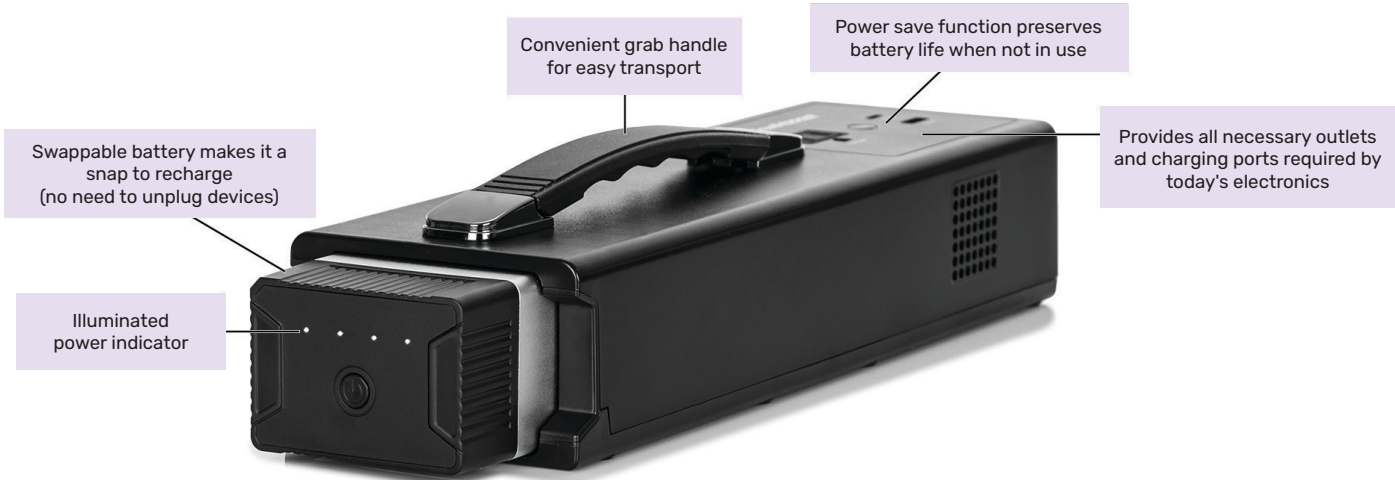

POWERFUL

RECHARGEABLE

PORTABLE

KwikBoost EdgePower® Portable Power Station offers everything customers love about the patented clamp-on EdgePower but in an ultra-portable configuration for power on the go.